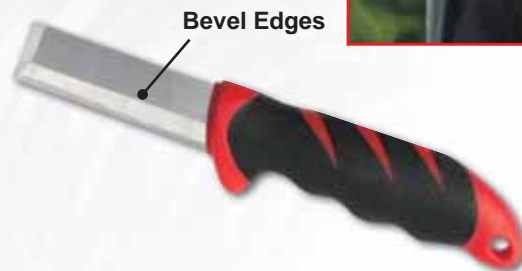

T23246 Chisel Knife

Bevel Edges

Sheath Cover w/ Safety Lock

Hang Hole for Convenient Storage