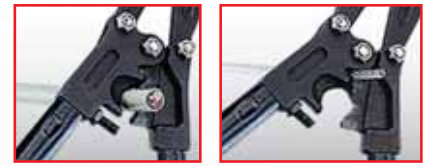

3-in-1 Bolt Cutters

- Multi-function for cutting bolts, wires and cables
- Heavy duty construction for performance and durability

Model	Size
T28630	9" 230mm
T28631	14" 355mm
T28632	18" 450mm
T28633	24" 610mm
T28634	36" 910mm